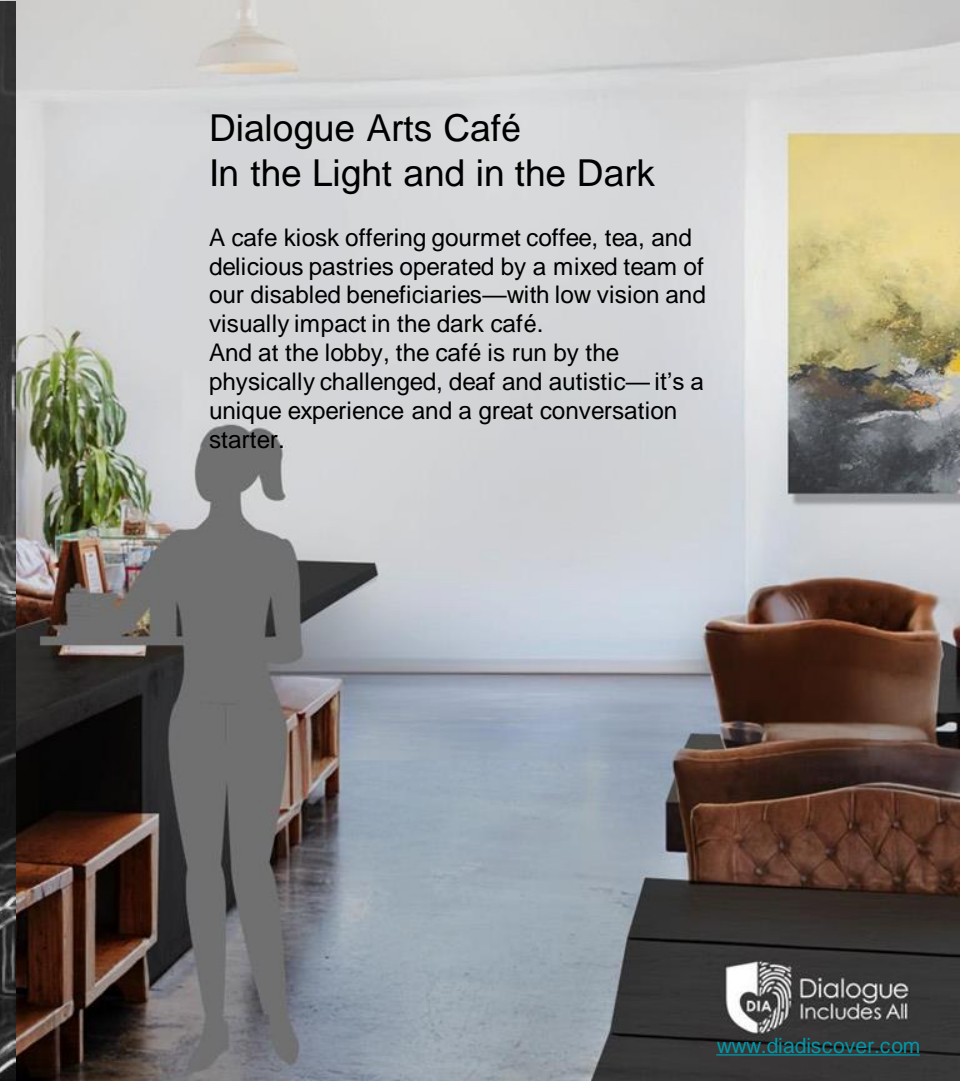

Dialogue
Includes All

[Building Hope](#) [Generating Impact](#)

BONDING IN THE DARK

Dialogue in the Dark

Experience the world in complete darkness, guided by visually impaired guides. Walk through a park, feel the grass underfoot, and explore everyday spaces from a whole new perspective in these uniquely designed environments.

Dialogue Arts Café In the Light and in the Dark

A cafe kiosk offering gourmet coffee, tea, and delicious pastries operated by a mixed team of our disabled beneficiaries—with low vision and visually impact in the dark café. And at the lobby, the café is run by the physically challenged, deaf and autistic— it's a unique experience and a great conversation starter.

Dialogue in Silence

Participants enter an area of complete silence wearing noise-cancelling headsets, and experience an environment that helps them discover openness, empathy and an enhanced power of concentration.

Dialogue Game

Turning the challenges into fun .

Dialogue with Time

Offers visitors a glimpse into the world of the elderly, with interactive facilities that explore the biological and psychological changes of aging, as well as society's views on it.