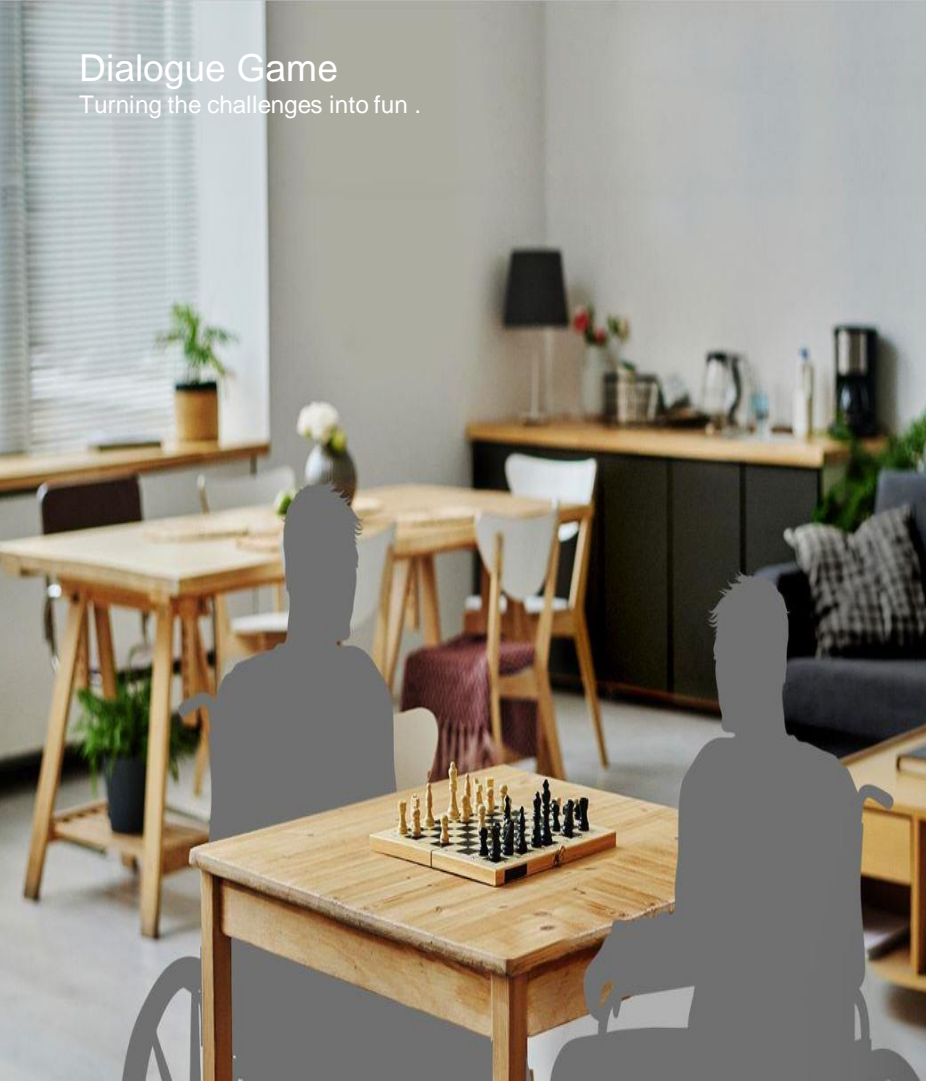

Dialogue
Includes All

[Building Hope](#) [Generating Impact](#)

BONDING IN THE DARK

Dialogue in the Dark

Experience the world in complete darkness, guided by visually impaired guides. Walk through a park, feel the grass underfoot, and explore everyday spaces from a whole new perspective in these uniquely designed environments.

Dialogue Arts Café In the Light and in the Dark

A cafe kiosk offering gourmet coffee, tea, and delicious pastries operated by a mixed team of our disabled beneficiaries—with low vision and visually impact in the dark café. And at the lobby, the café is run by the physically challenged, deaf and autistic— it's a unique experience and a great conversation starter.

Dialogue in Silence

Participants enter an area of complete silence wearing noise-cancelling headsets, and experience an environment that helps them discover openness, empathy and an enhanced power of concentration.

Dialogue Game

Turning the challenges into fun .

Dialogue with Time

Offers visitors a glimpse into the world of the elderly, with interactive facilities that explore the biological and psychological changes of aging, as well as society's views on it.